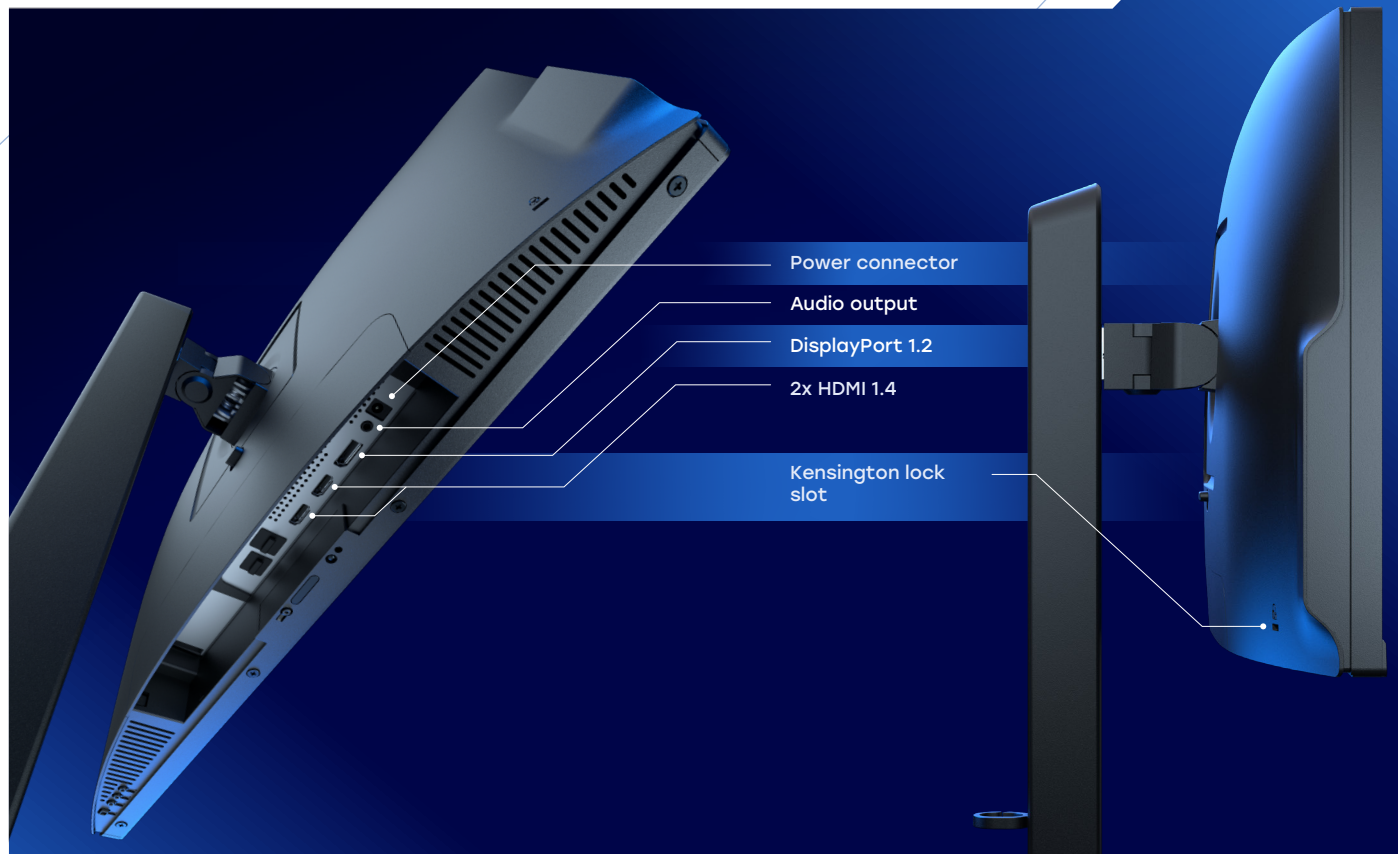

SOVA

Display

S24FA FHD

Delta Computers Sova is a range of Russian professional displays designed to create modern workstations for professionals in various fields

Display «Sova» S24FA with 23.8" frameless FHD display designed for users who work with resolution-demanding software in a multi-monitor scenario

Features:

- ▶ Matte 23.8" screen with FHD IPS matrix
- ▶ 89% screen-to-body ratio
- ▶ Energy efficiency A++
- ▶ Availability of built-in speakers
- ▶ Wide range of modern graphic outputs 2xHDMI+1xDP
- ▶ Reduction of harmful blue light emissions through Low Blue Light Eye technology
- ▶ Possibility of installing a height-adjustable stand