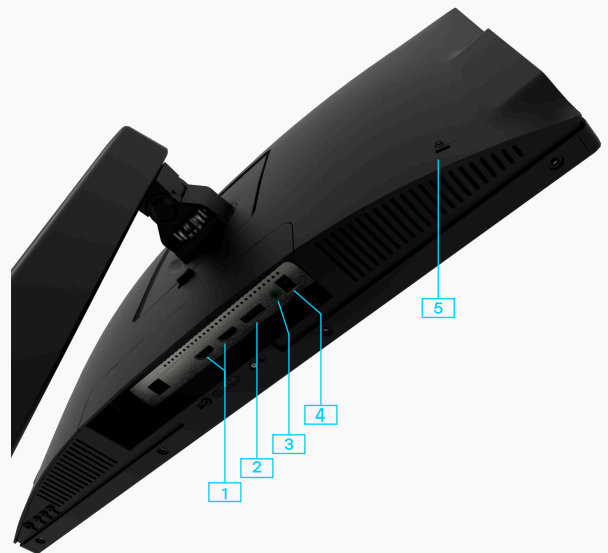

Display Sova

Model S22FA FHD

Delta Computers Sova is a range of Russian professional displays designed to create modern workstations for professionals in various fields.

The Sova OM238I monitor, with a 23.8-inch frameless 2K display, is intended for use with both standard applications and specialized software with high image quality requirements.

Features

- △ Matte 21.5" FHD IPS panel
- △ 89% screen-to-body ratio
- △ Energy efficiency A++
- △ Built-in speakers
- △ Wide range of modern graphic outputs
- △ 2xHDMI+1xDP
- △ Reduced harmful blue light through Low Blue Light Eye technology
- △ Height-adjustable stand option
- △ Ready-made solutions for Los and Yastreb workplaces based on Voron and Bober PCs

Security	Kensington lock connector
Power consumption on standby	Up to 0,5 W
Power supply unit	External, 30 W
VESA mount	100x100 mm
Stand	Standard metal, adjustable at an angle of 5/15° Height, rotation, and tilt adjustable (optional)
Color	Black
Weight	Standard stand version Net weight: 3.8 kg Gross weight: 4.5 kg Height-adjustable stand version Net weight: 3.95 kg Gross weight: 5.15 kg
Dimensions	Monitor dimensions without stand (WxHxD): 539x43x319 mm Monitor dimensions with standard stand (WxHxD): 539x168x411 mm Monitor dimensions with height-adjustable stand (WxHxD): 539x200x444(509) mm Packaging dimensions (WxHxD): 650x113x437 mm
Package kit	Power cable Power adapter Video cable Quick start guide

Diagonal 27"
FHD or 2K resolution

- △ The optimal display allows to work with both standard and special applications due to the large, high-quality screen and ergonomic design

- Matte 23.8" FullHD-screen
- Modern IPS- matrix
- Suitable for multi-monitor scenario thanks to thin bezels
- Wide range of graphic interfaces HDMI/DP/ VGA*