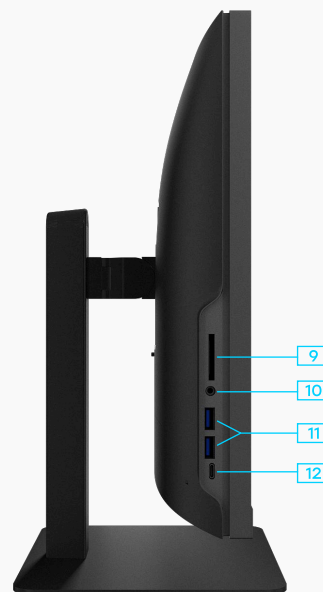

Monoblock Filin

Model F24FL3

Delta Computers Filin is a range of Russian professional monoblocks designed to create modern workstations for professionals in various fields.

The Filin F24FL3 monoblock with 23,8" frameless FHD display, enables employees to work comfortably in a multi-window environment, ensuring high image quality

Features:

- △ Matte 23,8" with FHD IPS matrix
- △ 89% screen-to-body ratio
- △ Energy efficiency A++
- △ Availability of built-in speakers
- △ Wide range of modern graphics ports
1xHDMI+1xDP
- △ Reduction of harmful blue light emissions through Low Blue Light Eye technology
- △ Height-adjustable stand option

Energy efficiency class	A++
Supported OS	Windows 10 Pro Windows 11 Pro Astra Linux Special Edition ALT Workstation ALT Education Calculate Linux ROSA Enterprise Desktop ROSA Cobalt ROSA Fresh RED OS
Power supply unit	External, 120 W
VESA mount	100 x 100 mm
Stand	Standard metal, adjustable at an angle of 5/15° Height, rotation, and tilt adjustable (optional)
Color	Black
Weight	Standard stand version Net weight: 4,5 kg
Dimensions	Monoblock dimensions without stand (WxHxD): 540x64x323 mm Packaging dimensions (WxHxD): 591x195x436 mm
Package kit	Power cable Power adapter HDMI cable Quick start guide