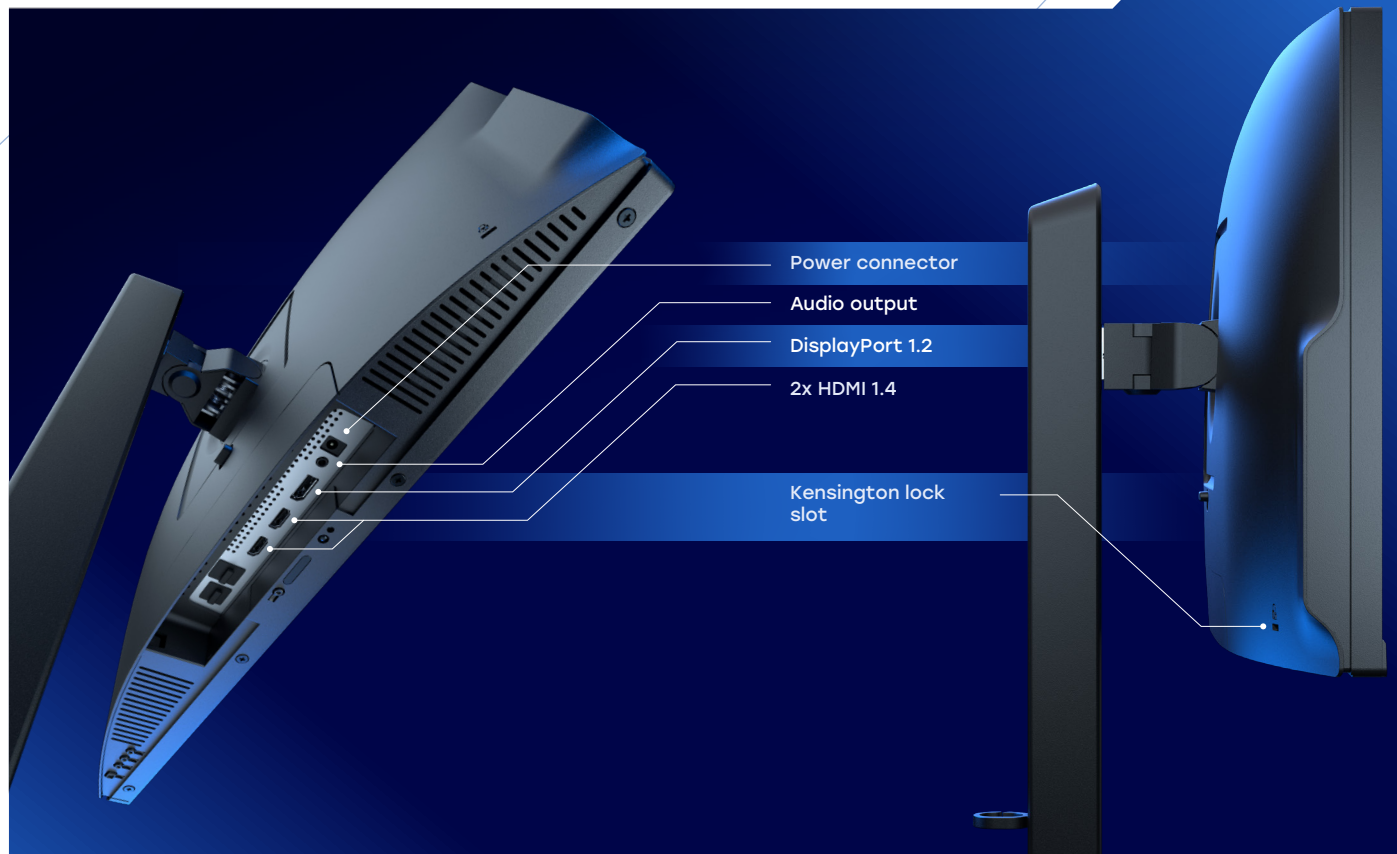

## S22FA FHD

Displays Sova is a range of Russian professional displays designed to create modern workstations for professionals in various fields

Display «Sova» S22FA with a 21.5" frameless FHD display designed for users who work with resolution-demanding software in a multi-monitor scenario

### Features:

- ▶ Matte 21.5" screen with FHD IPS matrix
- ▶ 89% screen-to-body ratio
- ▶ Energy efficiency A++
- ▶ Availability of built-in speakers
- ▶ Wide range of modern graphic outputs 2xHDMI+1xDP
- ▶ Reduction of harmful blue light emissions through Low Blue Light Eye technology
- ▶ Possibility of installing a height-adjustable stand