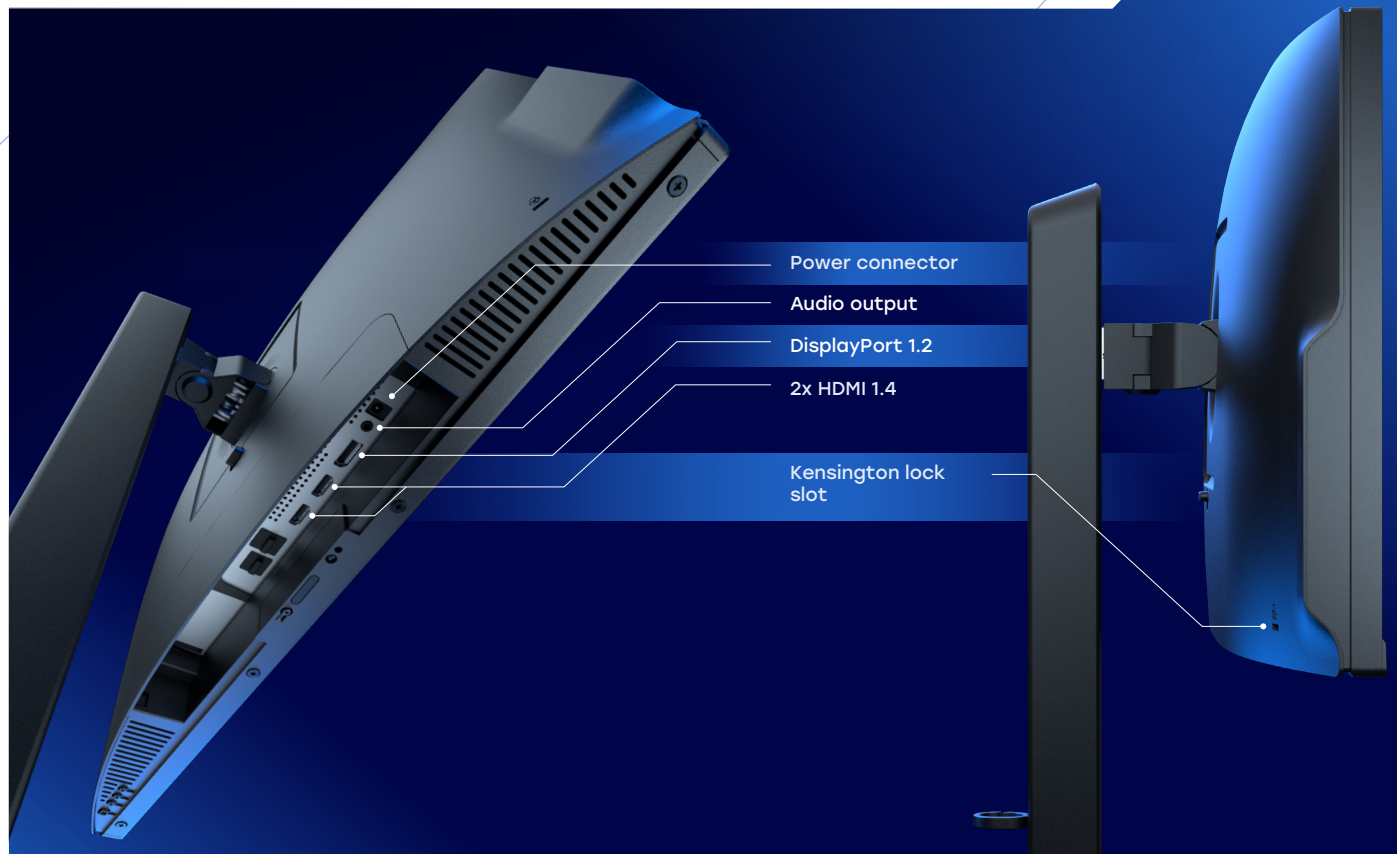

SOVA

Display

S24FA FHD

Delta Computers Sova is a range of Russian professional displays designed to create modern workstations for professionals in various fields

Display «Sova» S24FA with 23.8" frameless FHD display designed for users who work with resolution-demanding software in a multi-monitor scenario

Features:

- ▶ Matte 23.8" screen with FHD IPS matrix
- ▶ 89% screen-to-body ratio
- ▶ Energy efficiency A++
- ▶ Availability of built-in speakers
- ▶ Wide range of modern graphic outputs 2xHDMI+1xDP
- ▶ Reduction of harmful blue light emissions through Low Blue Light Eye technology
- ▶ Possibility of installing a height-adjustable stand