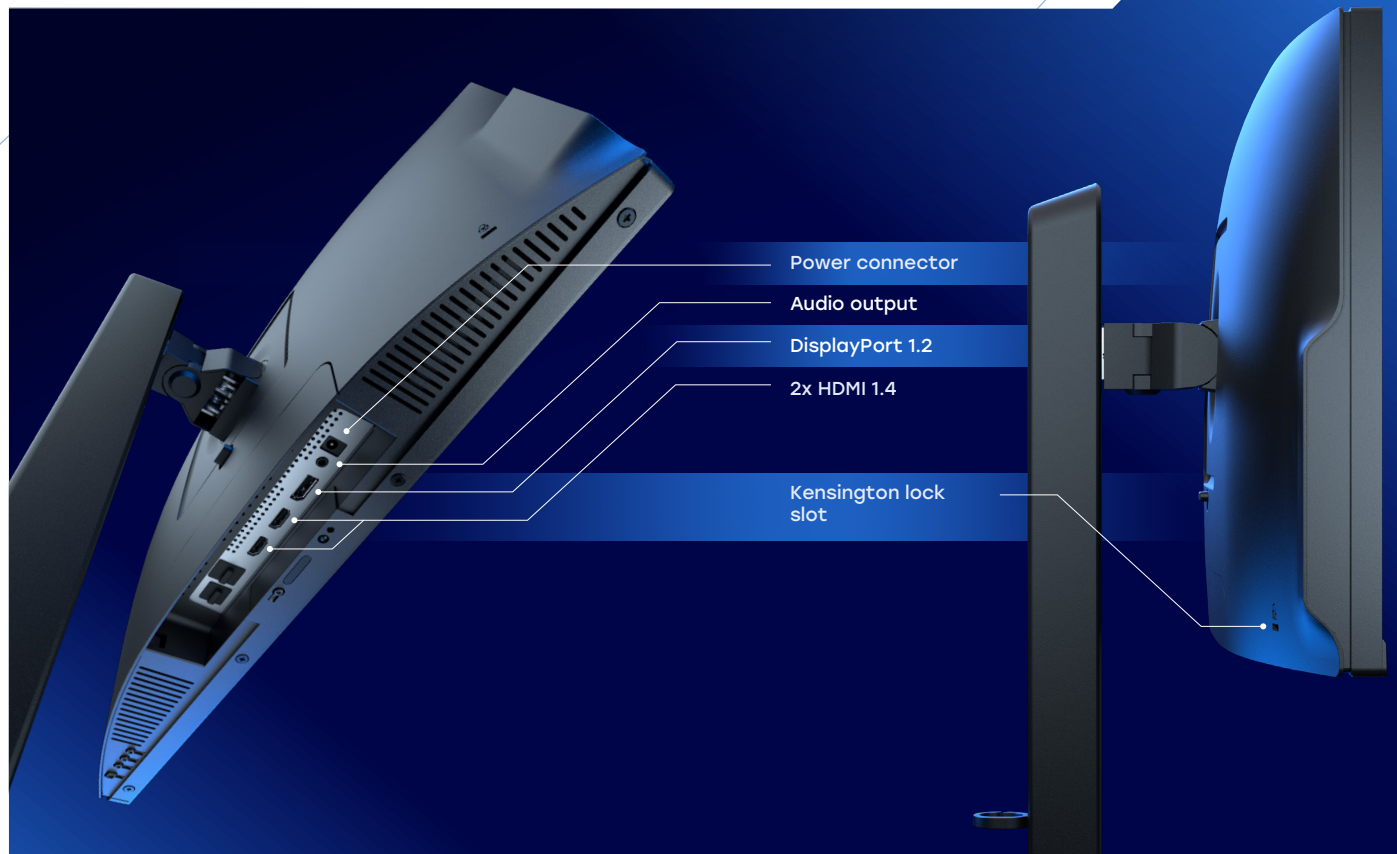

SOVA

Display

S22FA FHD

Delta Computers Sova is a range of Russian professional displays designed to create modern workstations for professionals in various fields

Display «Sova» S22FA with a 21.5" frameless FHD display designed for users who work with resolution-demanding software in a multi-monitor scenario

Features:

- ▶ Matte 21.5" screen with FHD IPS matrix
- ▶ 89% screen-to-body ratio
- ▶ Energy efficiency A++
- ▶ Availability of built-in speakers
- ▶ Wide range of modern graphic outputs 2xHDMI+1xDP
- ▶ Reduction of harmful blue light emissions through Low Blue Light Eye technology
- ▶ Possibility of installing a height-adjustable stand