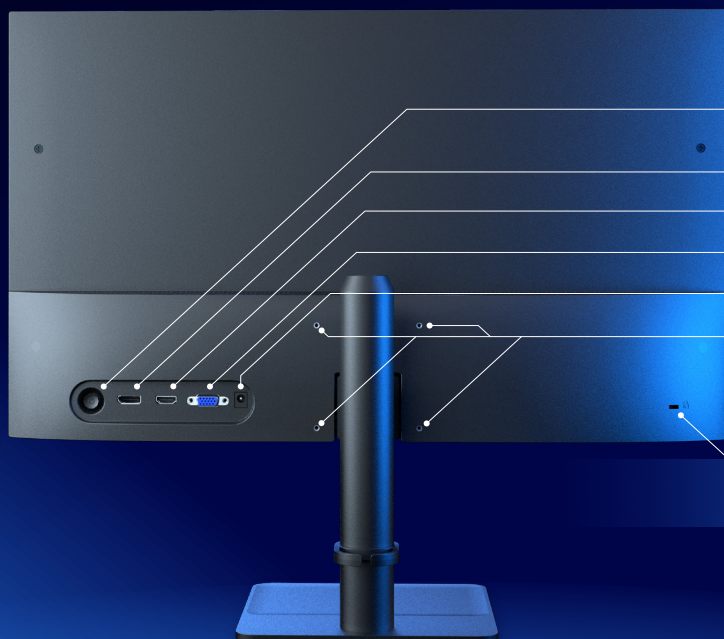

SOVA

Display

OM2381 FHD

Displays Sova is a range of Russian professional displays designed to create modern workstations for professionals in various fields

The Sova OM2381 monitor with a 23.8-inch frameless FHD display allows for comfortable work with standard applications due to high image quality and a wide viewing angle

Features:

- ▶ Matte 23.8" FHD IPS panel
- ▶ 9% screen-to-body ratio
- ▶ Suitable for multimonitor setups due to thin bezels
- ▶ Built-in speakers
- ▶ Wide range of modern graphic outputs HDMI/DP/VGA
- ▶ Reduced harmful blue light through Low Blue Light Eye technology
- ▶ Energy efficiency A++
- ▶ Possibility of installing a height-adjustable stand
- ▶ The security of the monitor is confirmed by passing the equipment through special testing and special research