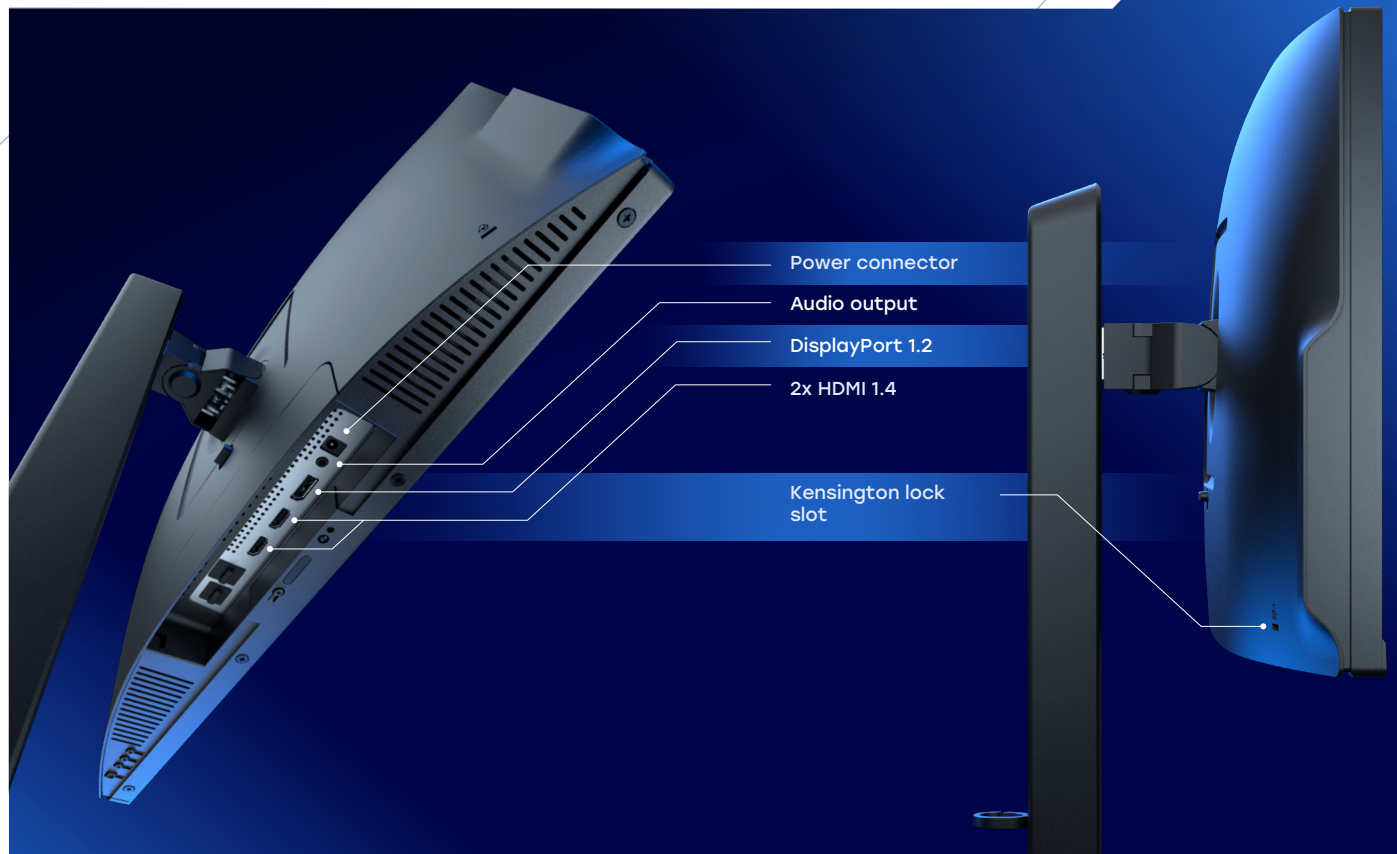

## S22FA FHD

Displays Sova is a range of Russian professional displays designed to create modern workstations for professionals in various fields

Display «Sova» S22FA with a 21.5" frameless FHD display designed for users who work with resolution-demanding software in a multi-monitor scenario

### Features:

- ▶ Matte 21.5" screen with FHD IPS matrix
- ▶ 89% screen-to-body ratio
- ▶ Energy efficiency A++
- ▶ Availability of built-in speakers
- ▶ Wide range of modern graphic outputs 2xHDMI+1xDP
- ▶ Reduction of harmful blue light emissions through Low Blue Light Eye technology
- ▶ Possibility of installing a height-adjustable stand