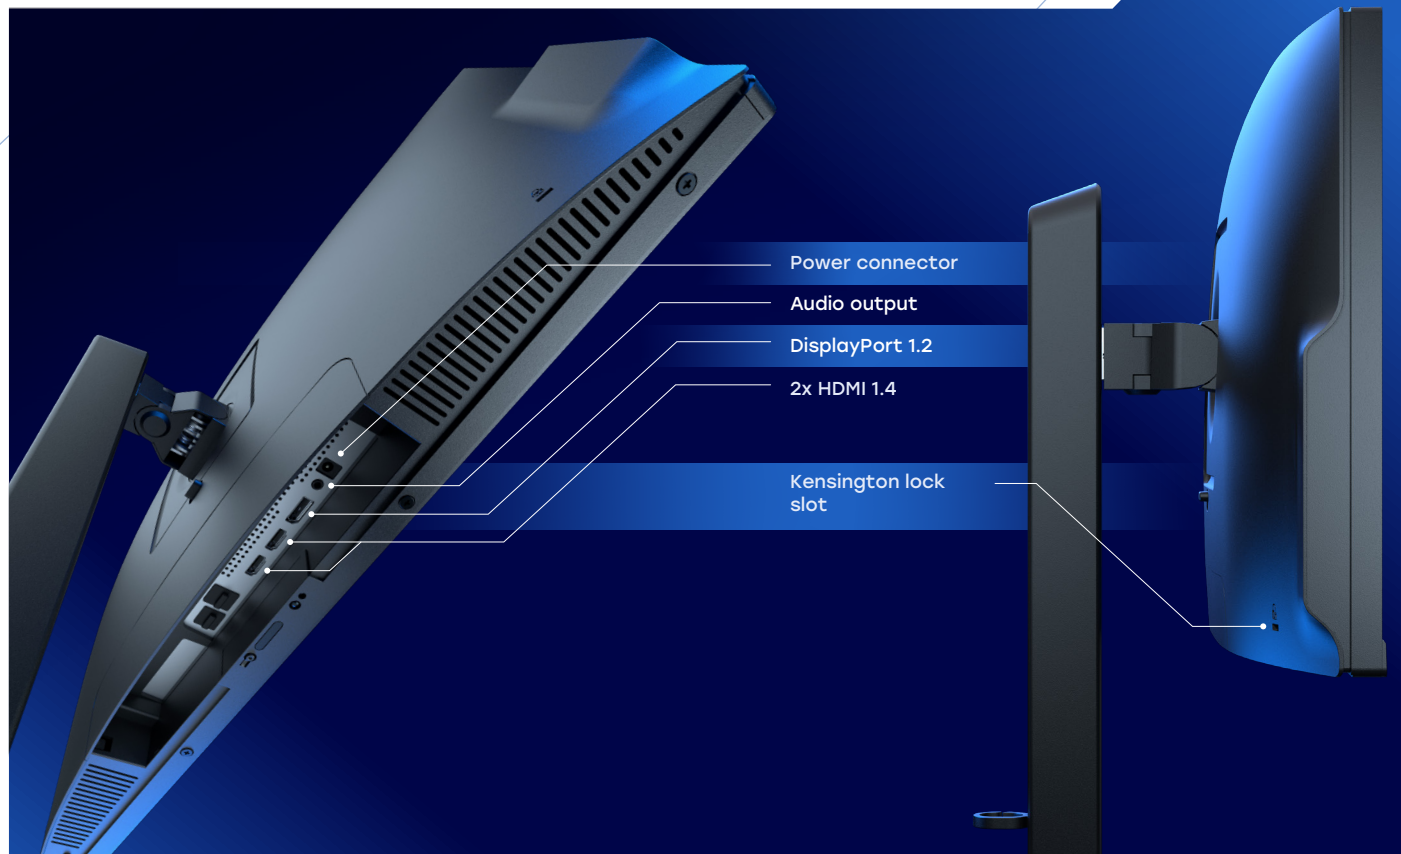

SOVA

Display

S27FA FHD

Delta Computers Sova is a range of Russian professional displays designed to create modern workstations for professionals in various fields

Display «Sova» S27FA with 27.0" frameless FHD display designed for users who work with resolution-demanding software in a multi-monitor scenario

Features:

- Matte 27.0" screen with FHD IPS matrix
- 89% screen-to-body ratio
- Energy efficiency A++
- Availability of built-in speakers
- Wide range of modern graphic outputs 2xHDMI+1xDP
- Reduction of harmful blue light emissions through Low Blue Light Eye technology
- Possibility of installing a height-adjustable stand

▶ The manufacturer has the right to make changes to the technical characteristics, names, appearance and configuration of the product without prior notice. Please check the specifications with our managers before placing an order.