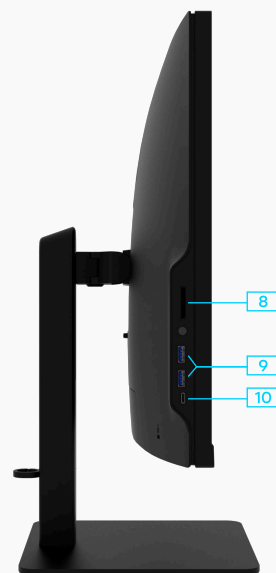

Display Sova

Model S27QM FHD

Delta Computers Sova is a range of Russian professional displays designed to create modern workstations for professionals in various fields.

The Sova S27QM monitor, with a 27.0-inch frameless FHD display, is intended for use with both standard applications and specialized software with high image quality requirements.

Features

- ▲ Matte 27.0" FHD IPS panel
- ▲ 89% screen-to-body ratio
- ▲ Energy efficiency A++
- ▲ Built-in speakers
- ▲ Wide range of modern graphic outputs
2xHDMI+1xDP
- ▲ Reduced harmful blue light through
Low Blue Light Eye technology
- ▲ Height-adjustable stand option
- ▲ Ready-made solutions for Los and Yastreb
workplaces based on Voron and Bober PCs

Security	Kensington lock connector
Energy efficiency class	A+++
Power consumption on standby	Up to 0,5 W
Power supply unit	External, 30 W
VESA mount	100x100 mm
Stand	Standard metal, adjustable at an angle of 5/15° Height, rotation, and tilt adjustable (optional)
Color	Black or white
Weight	Standard stand version Net weight: 3.8 kg Gross weight: 4.5 kg Height-adjustable stand version Net weight: 3.95 kg Gross weight: 5.15 kg
Dimensions	Monitor dimensions without stand (WxHxD): 493x63x286 mm Monitor dimensions with standard stand (WxHxD): 539x168x411 mm Monitor dimensions with height-adjustable stand (WxHxD): 539x200x444(509) mm Packaging dimensions (WxHxD): 650x113x437 mm
Package kit	Power cable Power adapter Video cable Quick start guide