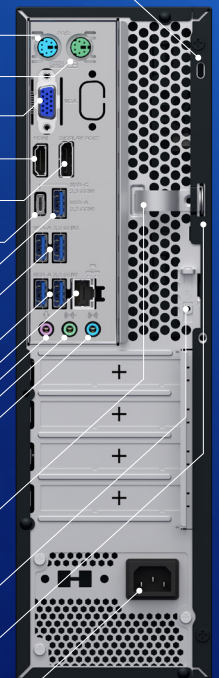

▶ The manufacturer has the right to make changes to the technical characteristics, names, appearance and configuration of the product without prior notice. Please check the specifications with our managers before placing an order.

Минпромторг
России

МИНЦИФРЫ_