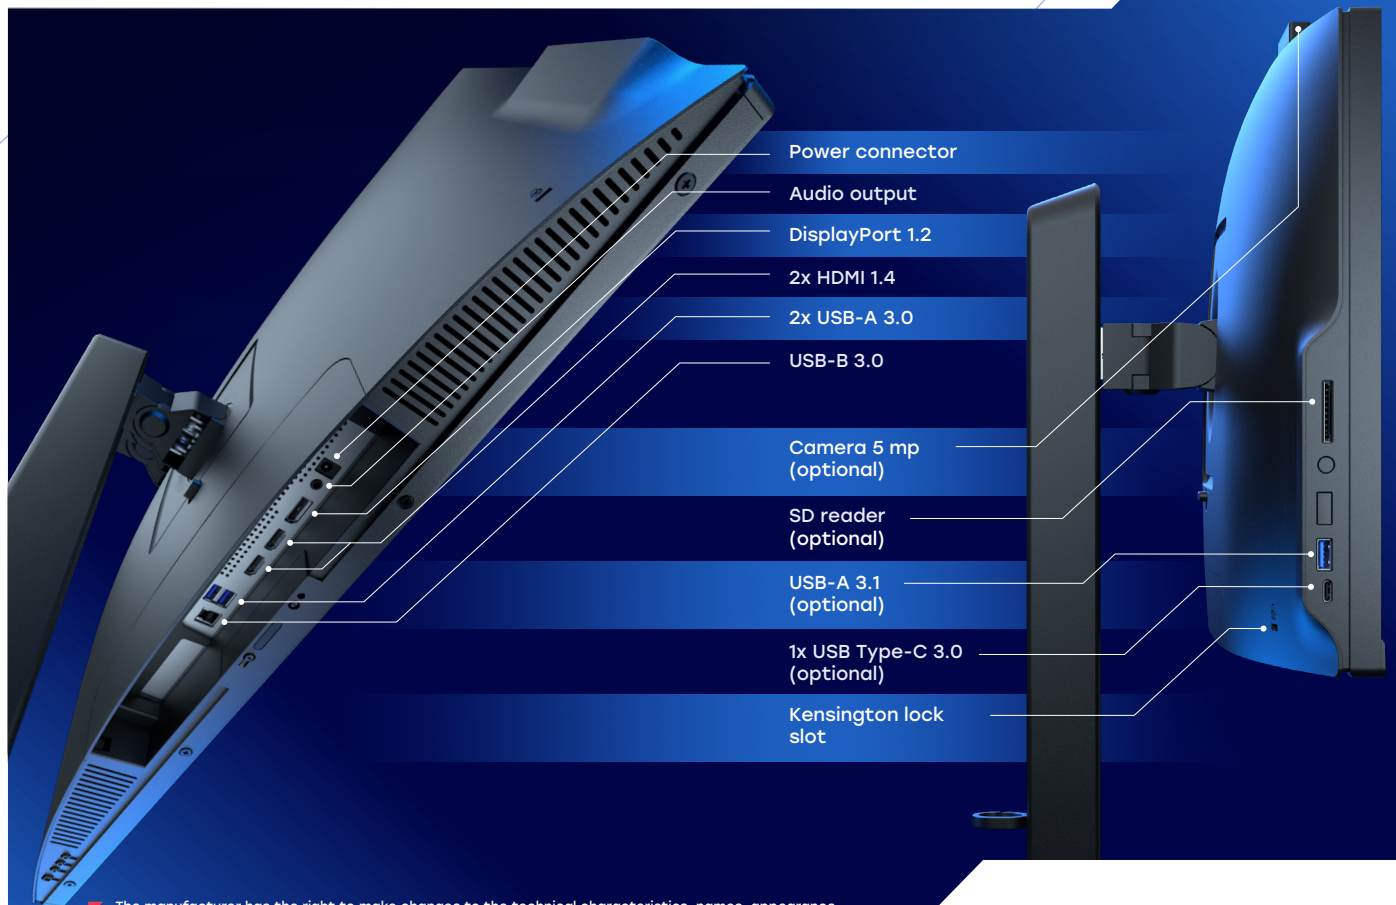

## S27FM FHD

Delta Computers Sova is a range of Russian professional displays designed to create modern workstations for professionals in various fields

Display «Sova» S27FM with a 27.0" frameless FHD display is designed for users who work with resolution-demanding software in a multi-monitor scenario

### Features:

- ▶ Matte 27.0" screen with FHD IPS matrix
- ▶ 89% screen-to-body ratio
- ▶ Energy efficiency A++
- ▶ Availability of built-in
- ▶ Wide range of modern graphic outputs 2xHDMI+1xDP
- ▶ Reduction of harmful blue light emissions through Low Blue Light Eye technology
- ▶ Possibility of installing a height-adjustable stand