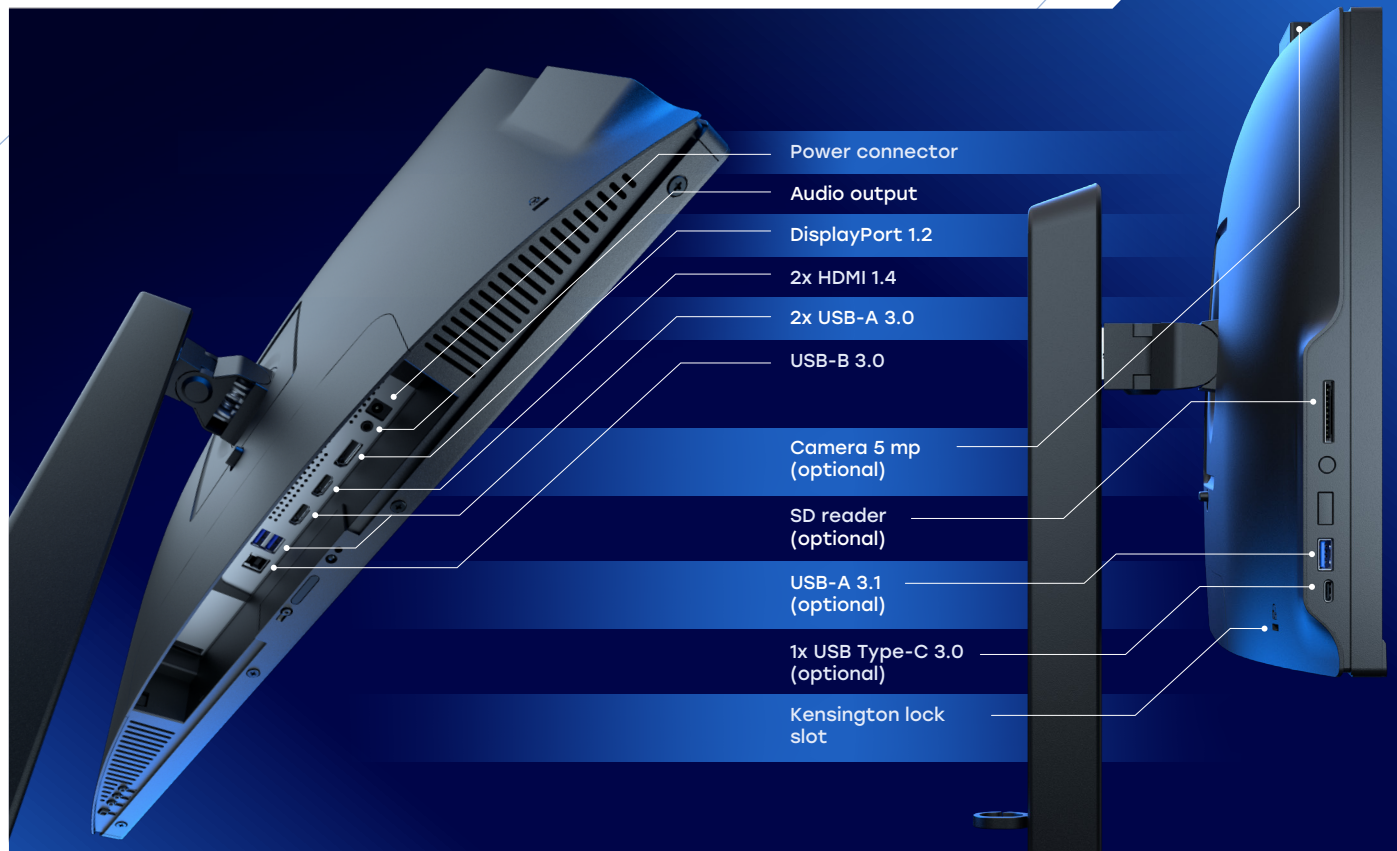

SOVA

Display

S24FM FHD

Delta Computers Sova is a range of Russian professional displays designed to create modern workstations for professionals in various fields

Display «Sova» S24FM with a 23.8" frameless FHD display designed for users who work with resolution-demanding software in a multi-monitor scenario

Features:

- ▶ Matte 23.8" screen with FHD IPS matrix
- ▶ 89% screen-to-body ratio
- ▶ Energy efficiency A++
- ▶ Availability of built-in speakers
- ▶ Wide range of modern graphic outputs 2xHDMI+1xDP
- ▶ Reduction of harmful blue light emissions through Low Blue Light Eye technology
- ▶ Possibility of installing a height-adjustable stand

Other products:

SOVA

The line of Russian professional monitors is included in the register of the Ministry of Industry and Trade. The monitors are designed to create a modern workplace for specialists in various fields and are focused on the needs of employees working with both standard office software and specialized ones with high requirements for resolution, brightness and color rendering quality. The line also includes monitors with a built-in camera and USB ports