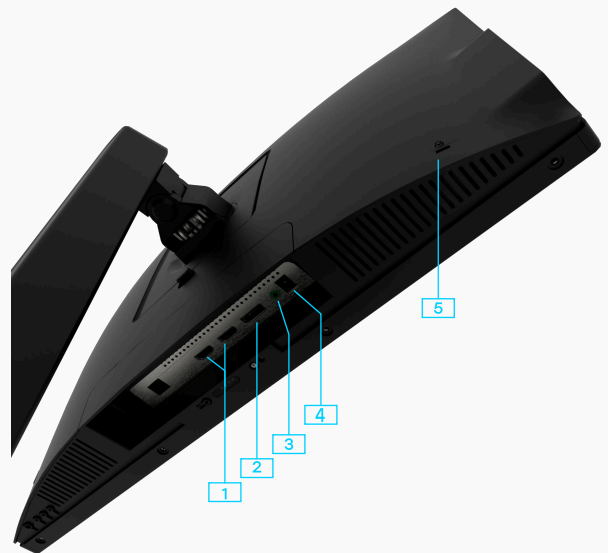

Display Sova

Model S27FA FHD

Delta Computers Sova is a range of Russian professional displays designed to create modern workstations for professionals in various fields.

The Sova S27FA monitor, with a 27.0-inch frameless FHD display, is intended for use with both standard applications and specialized software with high image quality requirements.

Features

- △ Matte 27.0" FHD IPS panel
- △ 89% screen-to-body ratio
- △ Energy efficiency A++
- △ Built-in speakers
- △ Wide range of modern graphic outputs
- △ 2xHDMI+1xDP
- △ Reduced harmful blue light through
- △ Low Blue Light Eye technology
- △ Height-adjustable stand option
- △ Ready-made solutions for Los and Yastreba workplaces based on Voron and Bober PCs

Security	Kensington lock connector
Energy efficiency class	A+++
Power consumption on standby	Up to 0,5 W
Power supply unit	External, 30 W
VESA mount	100x100 mm
Stand	Standard metal, adjustable at an angle of 5/15° Height, rotation, and tilt adjustable (optional)
Color	Black or white
Weight	Standard stand version Net weight: 4.5 kg Gross weight: 5.2 kg Height-adjustable stand version Net weight: 4.95 kg Gross weight: 5.5 kg
Dimensions	Monitor dimensions without stand (WxHxD): 540x64x323 mm Monitor dimensions with standard stand (WxHxD): 540x168x411 mm Monitor dimensions with height-adjustable stand (WxHxD): 540x200x444(509) mm Packaging dimensions (WxHxD): 650x113x437 mm
Package kit	Power cable Power adapter Video cable Quick start guide