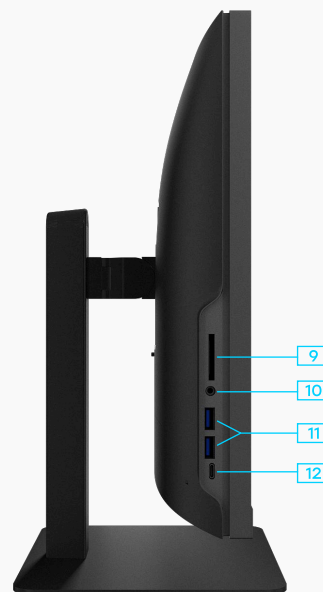

# Monoblock Filin

Model F27FL3

Delta Computers Filin is a range of Russian professional monoblocks designed to create modern workstations for professionals in various fields.

The Filin F27FL3 monoblock with 27" frameless FHD display, enables employees to work comfortably in a multi-window environment, ensuring high image quality

## Features:

- △ Matte 27" with IPS matrix
- △ 89% screen-to-body ratio
- △ Energy efficiency A++
- △ Availability of built-in speakers
- △ Wide range of modern graphics ports  
1xHDMI+1xDP
- △ Reduction of harmful blue light emissions through Low Blue Light Eye technology
- △ Height-adjustable stand option

Motherboard	Lavanda 3
Screen size	27 inches (68,6 cm)
Aspect ratio	16:9
Panel type	IPS
Resolution	Full HD (1920x1080)
Chipset	Intel B760
Processor	Intel Core 12th, 13th, 14th: i3, i5 Intel Pentium, Celeron
Memory	2x SO-DIMM DDR5 4800 MHz
Graphic interfaces	1x HDMI 2.1 2560x1440 1x DisplayPort 1.2 2560x1440
Audio	1x Audio out 2x Speaker 2 W, 8 Ω
Interfaces	1x Mic in 1x Audio out 2x USB-A 3.2 Gen 2 1x USB-A 3.2 Gen 1 1x USB-C 3.2 Gen 1 1x RJ45 2.5 Gb 1x SD-reader 1x Combo audio jack 2x USB 2.0 1x USB-C 3.0
Communication	Gigabit Ethernet 10/100/1000 M6/c PXE support (network download) Wake-On-LAN support (remote activation) WLAN+Bluetooth® module (optional)
Expansion slots	1 × PCIe 4.0 x4
Internal bays	2x SATA III M.2 2280 PCI-E x4 / SATA 1x 2.5" HDD
Camera	Built-in, 5.0 mp

Energy efficiency class	A++
Supported OS	Windows 10 Pro Windows 11 Pro Astra Linux Special Edition ALT Workstation ALT Education Calculate Linux ROSA Enterprise Desktop ROSA Cobalt ROSA Fresh RED OS
Power supply unit	External, 120 W
VESA mount	100 x 100 mm
Stand	Standard metal, adjustable at an angle of 5/15° Height, rotation, and tilt adjustable (optional)
Color	Black
Weight	Standard stand version Net weight: 6,1 kg
Dimensions	Monoblock dimensions without stand (WxHxD): 613x68x365 mm
Package kit	Power cable Power adapter HDMI cable Quick start guide