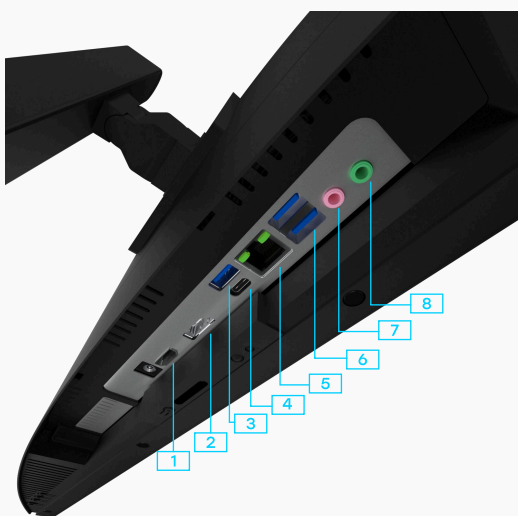

Monoblock Filin

Model F27QL3

Delta Computers Filin is a range of Russian professional monoblocks designed to create modern workstations for professionals in various fields.

The Filin F27QL3 monoblock with 27" frameless 2K display, enables employees to work comfortably in a multi-window environment, ensuring high image quality

Features:

- △ Matte 27" with IPS matrix
- △ 89% screen-to-body ratio
- △ Energy efficiency A++
- △ Availability of built-in speakers
- △ Wide range of modern graphics ports
1xHDMI+1xDP
- △ Reduction of harmful blue light emissions through Low Blue Light Eye technology
- △ Height-adjustable stand option

Motherboard	Lavanda 3
Screen size	27 inches (68,5 cm)
Aspect ratio	16:9
Panel type	IPS
Resolution	2K WQHD (2560x1440)
Chipset	Intel B760
Processor	Intel Core 12th, 13th, 14th: i3, i5 Intel Pentium, Celeron
Memory	2x SO-DIMM DDR5 4800 MHz
Graphic interfaces	1x HDMI 2.1 2560x1440 1x DisplayPort 1.2 2560x1440
Audio	1x Audio out 2x Speaker 2 W, 8 Ω
Interfaces	1x Mic in 1x Audio out 2x USB-A 3.2 Gen 2 1x USB-A 3.2 Gen 1 1x USB-C 3.2 Gen 1 1x RJ45 2.5 Gb 1x SD-reader 1x Combo audio jack 2x USB 2.0 1x USB-C 3.0
Communication	Gigabit Ethernet 10/100/1000 M6/c PXE support (network download) Wake-On-LAN support (remote activation) WLAN+Bluetooth® module (optional)
Expansion slots	1 × PCIe 4.0 x4
Internal bays	2x SATA III M.2 2280 PCI-E x4 / SATA 1x 2.5" HDD
Camera	Built-in, 5.0 mp

Energy efficiency class	A++
Supported OS	Windows 10 Pro Windows 11 Pro Astra Linux Special Edition ALT Workstation ALT Education Calculate Linux ROSA Enterprise Desktop ROSA Cobalt ROSA Fresh RED OS
Power supply unit	External, 120 W
VESA mount	100 x 100 mm
Stand	Standard metal, adjustable at an angle of 5/15° Height, rotation, and tilt adjustable (optional)
Color	Black
Weight	Standard stand version Net weight: 4,5 kg
Dimensions	Monoblock dimensions without stand (WxHxD): 613x68x365 mm
Package kit	Power cable Power adapter HDMI cable Quick start guide