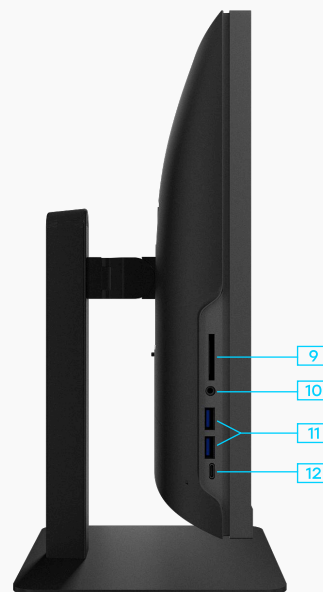

Monoblock Filin

Model F27QL3

Delta Computers Filin is a range of Russian professional monoblocks designed to create modern workstations for professionals in various fields.

The Filin F27QL3 monoblock with 27" frameless 2K display, enables employees to work comfortably in a multi-window environment, ensuring high image quality

Features:

- △ Matte 27" with IPS matrix
- △ 89% screen-to-body ratio
- △ Energy efficiency A++
- △ Availability of built-in speakers
- △ Wide range of modern graphics ports
1xHDMI+1xDP
- △ Reduction of harmful blue light emissions through Low Blue Light Eye technology
- △ Height-adjustable stand option

Motherboard	Lavanda 3
Screen size	27 inches (68,5 cm)
Aspect ratio	16:9
Panel type	IPS
Resolution	2K WQHD (2560x1440)
Chipset	Intel B760
Processor	Intel Core 12th, 13th, 14th: i3, i5 Intel Pentium, Celeron
Memory	2x SO-DIMM DDR5 4800 MHz
Graphic interfaces	1x HDMI 2.1 2560x1440 1x DisplayPort 1.2 2560x1440
Audio	1x Audio out 2x Speaker 2 W, 8 Ω
Interfaces	1x Mic in 1x Audio out 2x USB-A 3.2 Gen 2 1x USB-A 3.2 Gen 1 1x USB-C 3.2 Gen 1 1x RJ45 2.5 Gb 1x SD-reader 1x Combo audio jack 2x USB 2.0 1x USB-C 3.0
Communication	Gigabit Ethernet 10/100/1000 M6/c PXE support (network download) Wake-On-LAN support (remote activation) WLAN+Bluetooth® module (optional)
Expansion slots	1 × PCIe 4.0 x4
Internal bays	2x SATA III M.2 2280 PCI-E x4 / SATA 1x 2.5" HDD
Camera	Built-in, 5.0 mp

Energy efficiency class	A++
Supported OS	Windows 10 Pro Windows 11 Pro Astra Linux Special Edition ALT Workstation ALT Education Calculate Linux ROSA Enterprise Desktop ROSA Cobalt ROSA Fresh RED OS
Power supply unit	External, 120 W
VESA mount	100 x 100 mm
Stand	Standard metal, adjustable at an angle of 5/15° Height, rotation, and tilt adjustable (optional)
Color	Black
Weight	Standard stand version Net weight: 4,5 kg
Dimensions	Monoblock dimensions without stand (WxHxD): 613x68x365 mm
Package kit	Power cable Power adapter HDMI cable Quick start guide