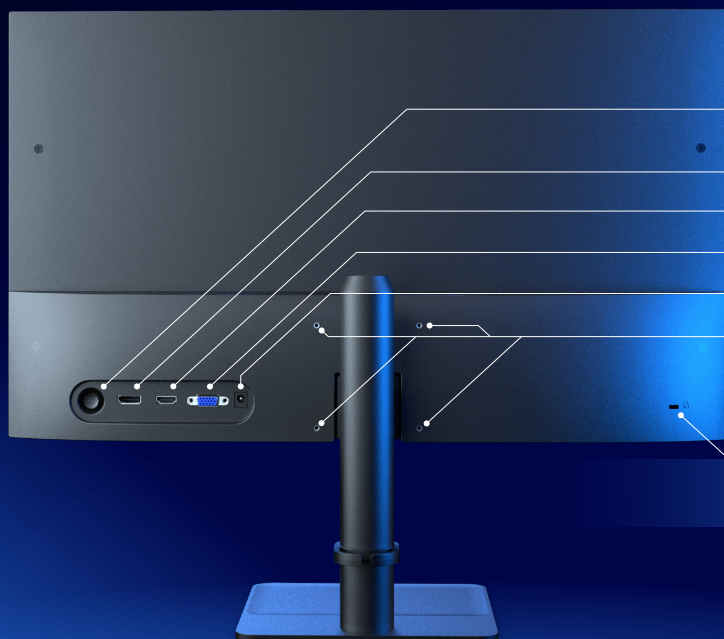

## OM2381 FHD

Delta Computers Sova is a range of Russian professional displays designed to create modern workstations for professionals in various fields

The Sova OM2381 monitor with a 23.8-inch frameless FHD display allows for comfortable work with standard applications due to high image quality and a wide viewing angle

### Features:

- ▶ Matte 23.8" FHD IPS panel
- ▶ 9% screen-to-body ratio
- ▶ Suitable for multimonitor setups due to thin bezels
- ▶ Built-in speakers
- ▶ Wide range of modern graphic outputs HDMI/DP/VGA
- ▶ Reduced harmful blue light through Low Blue Light Eye technology
- ▶ Energy efficiency A++
- ▶ Possibility of installing a height-adjustable stand
- ▶ The security of the monitor is confirmed by passing the equipment through special testing and special research

Joystick control with integrated power button

DisplayPort 1.2

1x HDMI 1.4

VGA

Power connector

VESA 75 mount

Lock connector  
Kensington lock

▶ The manufacturer has the right to make changes to the technical characteristics, names, appearance and configuration of the product without prior notice. Please check the specifications with our managers before placing an order.