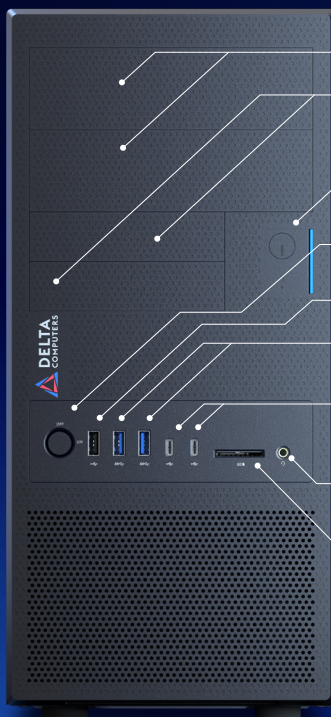

BOBER XL

Personal computer

BLiH2

Delta Computers «Bober XL» BLiH2 is a reliable Russian PC in a classic tower case based on the latest 12th, 13th and 14th generation Intel® Core™ processors

A spacious case with wide expansion capabilities and an advanced component base turn the Beaver XL PC into a workstation for solving resource-intensive tasks in various sectors of the economy

Features:

- ▶ Modern platform based on Intel H610 chipset
- ▶ High-speed RAM up to 128 GB DDR4
- ▶ USB-A 3.2 Gen 2, USB-C 3.2 Gen 1 and USB-C 2.0 for convenient and fast connection
- ▶ Presence of a card reader on the front panel
- ▶ The ability to connect high-performance video cards via the PCIe 4.0x16 connector
- ▶ Roomy housing with a large number of internal and external bays
- ▶ Flexible configuration options for various customer tasks

- 2x 5.25" external bays
- 2x 3.5" external bays
- Button power/reboot
- Optional power button lock
- USB-A 2.0
- 2x USB-A 3.2 Gen 1
- 1x USB-C 2.0
- 1x USB-C 2.0 (optional)
- Combo audio jack
- SD-reader (optional)

- On button / Off
- Power connector
- Lock mount
- 2x PS/2
- VGA
- DisplayPort 1.4a
- HDMI 2.1
- USB-A 3.2 Gen 1
- USB-C 3.2 Gen 1
- 2x USB-A 3.2 Gen 2
- 2x USB-A 3.2 Gen 1
- RJ-45
- Microphone input
- Audio output
- Audio input
- Lock connector Kensington