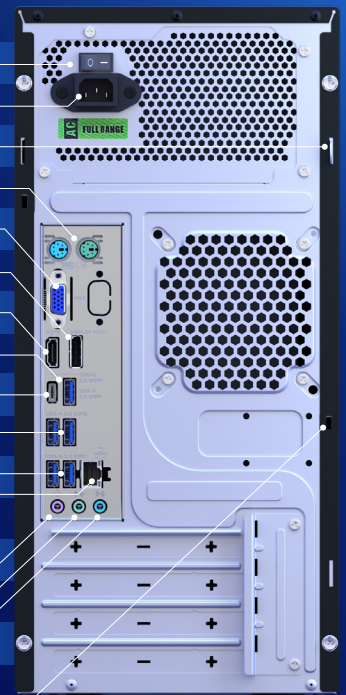

BOBER XL

Personal computer

BLiH2

Delta Computers «Bober XL» BLiH2 is a reliable Russian PC in a classic tower case based on the latest 12th, 13th and 14th generation Intel® Core™ processors

A spacious case with wide expansion capabilities and an advanced component base turn the Beaver XL PC into a workstation for solving resource-intensive tasks in various sectors of the economy

Features:

- ▶ Modern platform based on Intel H610 chipset
- ▶ High-speed RAM up to 128 GB DDR4
- ▶ USB-A 3.2 Gen 2, USB-C 3.2 Gen 1 and USB-C 2.0 for convenient and fast connection
- ▶ Presence of a card reader on the front panel
- ▶ The ability to connect high-performance video cards via the PCIe 4.0x16 connector
- ▶ Roomy housing with a large number of internal and external bays
- ▶ Flexible configuration options for various customer tasks

- 2x 5.25" external bays
- 2x 3.5" external bays
- Button power/reboot
- Optional power button lock
- USB-A 2.0
- 2x USB-A 3.2 Gen 1
- 1x USB-C 2.0
- 1x USB-C 2.0 (optional)
- Combo audio jack
- SD-reader (optional)

- On button / Off
- Power connector
- Lock mount
- 2x PS/2
- VGA
- DisplayPort 1.4a
- HDMI 2.1
- USB-A 3.2 Gen 1
- USB-C 3.2 Gen 1
- 2x USB-A 3.2 Gen 2
- 2x USB-A 3.2 Gen 1
- RJ-45
- Microphone input
- Audio output
- Audio input
- Lock connector Kensington