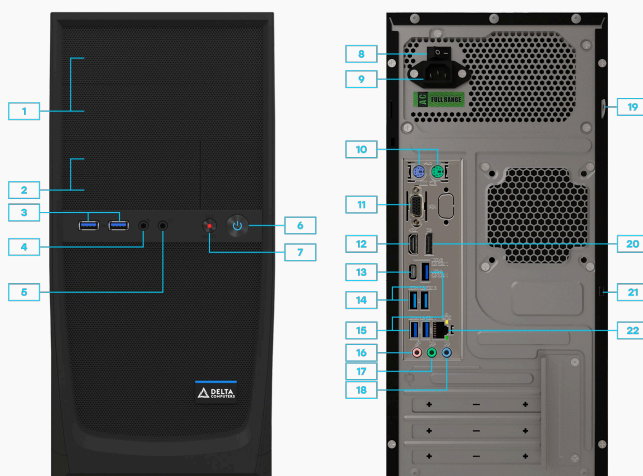

# Desktop PC Voron

Model VRiH2

Delta Computers Voron VRiH2 – a reliable Russian PC made in classic Tower-case and based on modern Intel® Core™ processors of the 12th and 13th generations.

A roomy case and an advanced component base turn PC Voron into a workstation for solving resource-intensive tasks in various sectors of the economy.

### Features:

- ▲ Modern platform based on Intel H610 chipset
- ▲ High-speed RAM up to 128 GB DDR4  
USB Type-C port for convenient connection
- ▲ The ability to connect high-performance video cards via the PCIe 5.0x16 connector
- ▲ Roomy housing with a large number of internal and external bays
- ▲ Flexible configuration options for various customer tasks
- ▲ Workplace solution Los based on the PC Voron and displays Sovo

### Front panel:

1. 2x 5.25" external bays
2. 2x 3.5" external bays
3. 2x USB 3.2 Gen 1
4. Mic in
5. Audio out
6. Power button
7. Reset button with LED-indicator

### Back panel:

8. PSU power button
9. Power connector
10. PS/2
11. VGA
12. HDMI 2.1
13. USB-C 3.2 Gen 1
14. 2x USB 3.2 Gen 2
15. 3x USB 3.2 Gen 1
16. Mic in
17. Audio out
18. Audio in
19. Fastener for the lock
20. DisplayPort 1.4a
21. Kensington lock connector
22. RJ-45