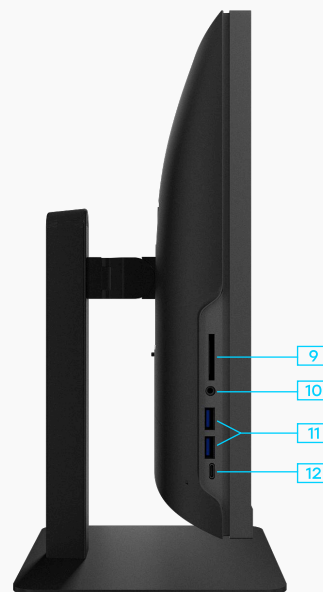

Monoblock Filin

Model F22FL3

Delta Computers Filin is a range of Russian professional monoblocks designed to create modern workstations for professionals in various fields.

The Filin F22FL3 monoblock with 21,5" frameless FHD display, enables employees to work comfortably in a multi-window environment, ensuring high image quality

Features:

- △ Matte 21,5" with FHD IPS matrix
- △ 89% screen-to-body ratio
- △ Energy efficiency A++
- △ Availability of built-in speakers
- △ Wide range of modern graphics ports
1xHDMI+1xDP
- △ Reduction of harmful blue light emissions through Low Blue Light Eye technology
- △ Height-adjustable stand option

Motherboard	Lavanda 3
Screen size	21,5 inches (54,6 cm)
Aspect ratio	16:9
Panel type	IPS
Resolution	Full HD (1920x1080)
Chipset	Intel B760
Processor	Intel Core 12th, 13th, 14th: i3, i5 Intel Pentium, Celeron
Memory	2x SO-DIMM DDR5 4800 MHz
Graphic interfaces	1x HDMI 2.1 2560x1440 1x DisplayPort 1.2 2560x1440
Audio	1x Audio out 2x Speaker 2 W, 8 Ω
Interfaces	1x Mic in 1x Audio out 2x USB-A 3.2 Gen 2 1x USB-A 3.2 Gen 1 1x USB-C 3.2 Gen 1 1x RJ45 2.5 Gb 1x SD-reader 1x Combo audio jack 2x USB 2.0 1x USB-C 3.0
Communication	Gigabit Ethernet 10/100/1000 M6/c PXE support (network download) Wake-On-LAN support (remote activation) WLAN+Bluetooth® module (optional)
Expansion slots	1 × PCIe 4.0 x4
Internal bays	2x SATA III M.2 2280 PCI-E x4 / SATA 1x 2.5" HDD
Camera	Built-in, 5.0 mp

Energy efficiency class	A++
Supported OS	Windows 10 Pro Windows 11 Pro Astra Linux Special Edition ALT Workstation ALT Education Calculate Linux ROSA Enterprise Desktop ROSA Cobalt ROSA Fresh RED OS
Power supply unit	External, 120 W
VESA mount	100 x 100 mm
Stand	Standard metal, adjustable at an angle of 5/15° Height, rotation, and tilt adjustable (optional)
Color	Black
Weight	Standard stand version Net weight: 4,5 kg
Dimensions	Monoblock dimensions without stand (WxHxD): 493*286*63 mm
Package kit	Power cable Power adapter HDMI cable Quick start guide