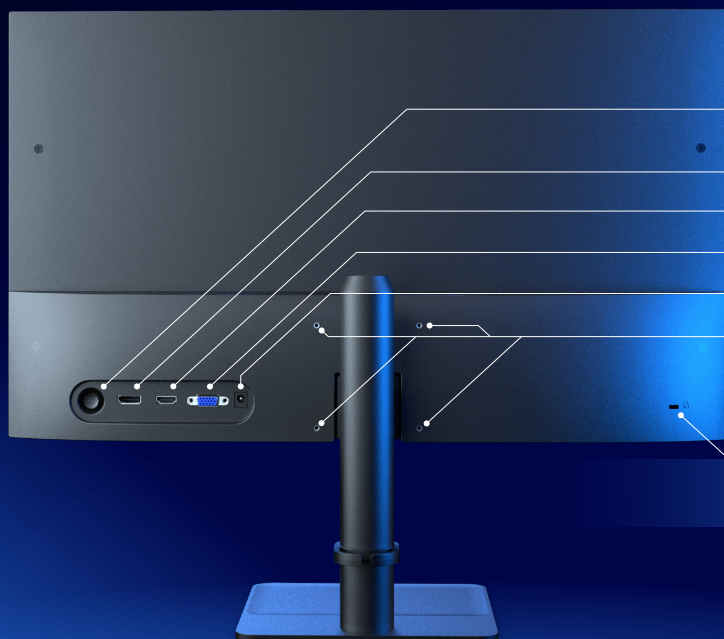

## OM2381 FHD

Displays Sova is a range of Russian professional displays designed to create modern workstations for professionals in various fields

The Sova OM2381 monitor with a 23.8-inch frameless FHD display allows for comfortable work with standard applications due to high image quality and a wide viewing angle

### Features:

- ▶ Matte 23.8" FHD IPS panel
- ▶ 9% screen-to-body ratio
- ▶ Suitable for multimonitor setups due to thin bezels
- ▶ Built-in speakers
- ▶ Wide range of modern graphic outputs HDMI/DP/VGA
- ▶ Reduced harmful blue light through Low Blue Light Eye technology
- ▶ Energy efficiency A++
- ▶ Possibility of installing a height-adjustable stand
- ▶ The security of the monitor is confirmed by passing the equipment through special testing and special research

Joystick control with integrated power button

DisplayPort 1.2

1x HDMI 1.4

VGA

Power connector

VESA 75 mount

Kensington lock slot

▶ The manufacturer has the right to make changes to the technical characteristics, names, appearance and configuration of the product without prior notice. Please check the specifications with our managers before placing an order.