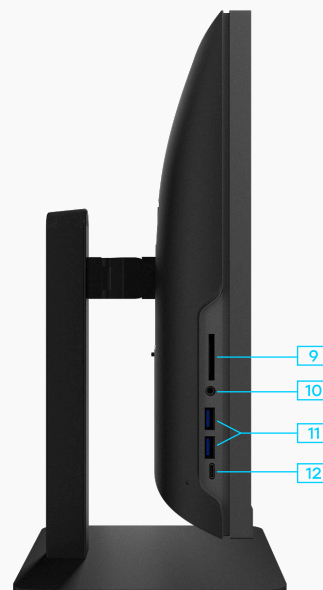

Monoblock Filin

Model F24QL3

Delta Computers Filin is a range of Russian professional monoblocks designed to create modern workstations for professionals in various fields.

The Filin F24QL3 monoblock with 23,8" frameless 2K display, enables employees to work comfortably in a multi-window environment, ensuring high image quality

Features:

- △ Matte 23,8" with QHD IPS matrix
- △ 89% screen-to-body ratio
- △ Energy efficiency A++
- △ Availability of built-in speakers
- △ Wide range of modern graphics ports
1xHDMI+1xDP
- △ Reduction of harmful blue light emissions through Low Blue Light Eye technology
- △ Height-adjustable stand option

Energy efficiency class	A++
Supported OS	Windows 10 Pro Windows 11 Pro Astra Linux Special Edition ALT Workstation ALT Education Calculate Linux ROSA Enterprise Desktop ROSA Cobalt ROSA Fresh RED OS
Power supply unit	External, 120 W
VESA mount	100 x 100 mm
Stand	Standard metal, adjustable at an angle of 5/15° Height, rotation, and tilt adjustable (optional)
Color	Black
Weight	Standard stand version Net weight: 4,5 kg
Dimensions	Monoblock dimensions without stand (WxHxD): 540x64x323 mm Packaging dimensions (WxHxD): 591x195x436 mm
Package kit	Power cable Power adapter HDMI cable Quick start guide