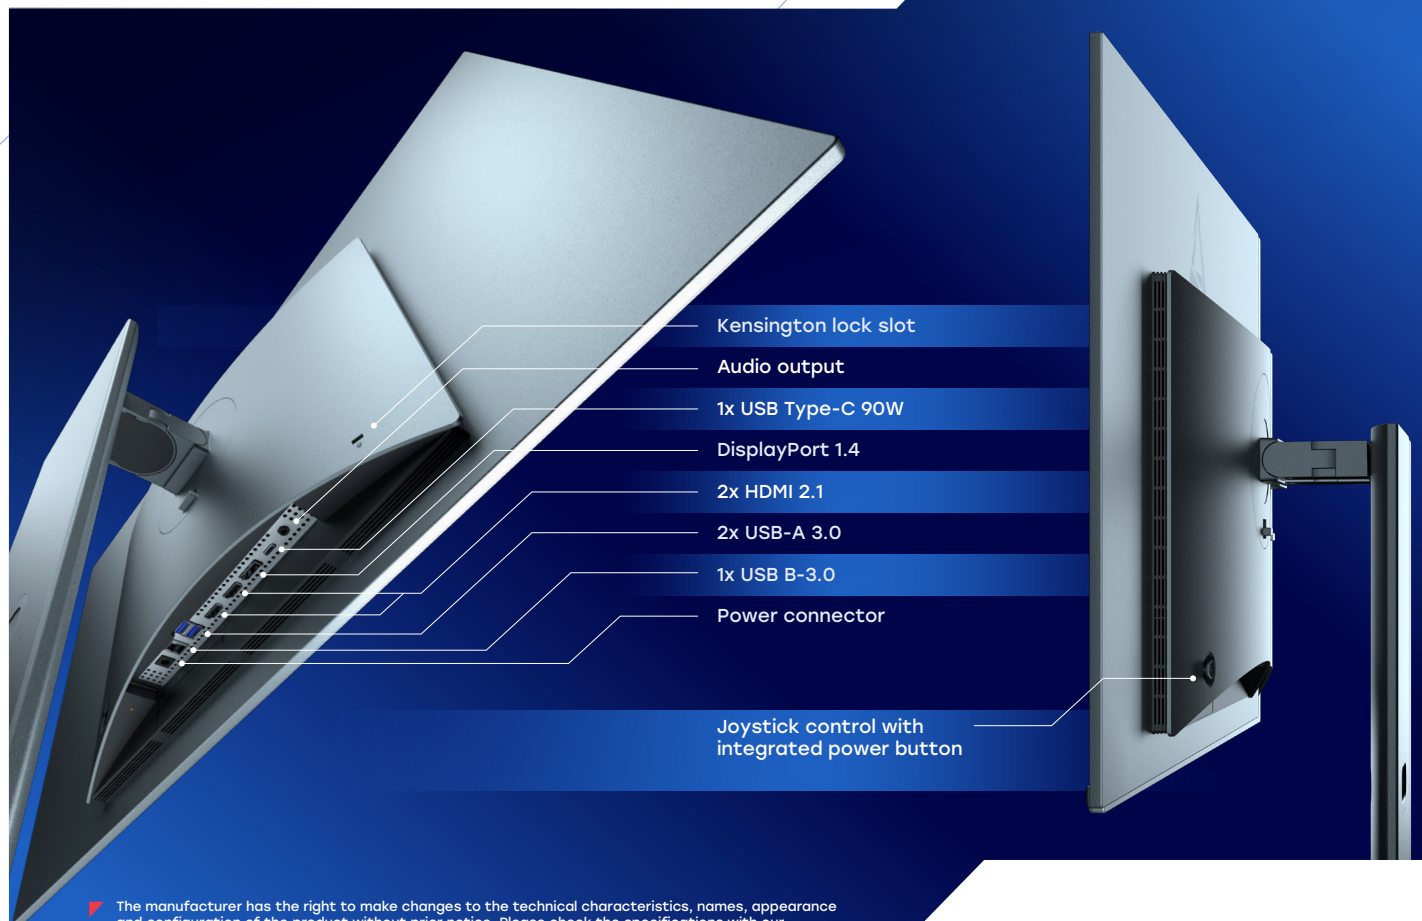

SOVA

Display

P32 4K

Delta Computers Sova is a range of Russian professional displays designed to create modern workstations for professionals in various fields

The premium display «Sova» P32 with a 31.5" is a high-tech device with a frameless 4K display, accurate color reproduction and high contrast. The monitor provides maximum comfort due to a wide range of screen position adjustments, and also provides ample opportunities for connecting modern office equipment.

Features:

- ▶ Glossy 31.5" UHD OLED screen with 16:9 aspect ratio
- ▶ Premium matrix with a palette of 1 billion colors
- ▶ 91% screen-to-body ratio
- ▶ Availability of USB ports including Type-C 90W
- ▶ Suitable for multimonitor setups due to thin bezels
- ▶ Reduction of harmful blue light emissions through Low Blue Light Eye technology